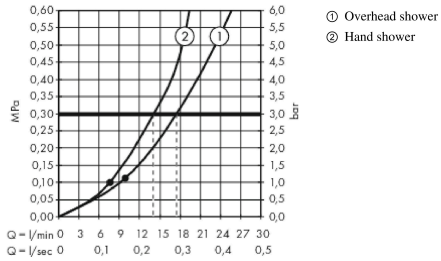

Croma
Showerpipe 160 1jet with thermostat
 Surfaces: **Chrome** Article Number: **27135000**

Description

product features

- consists of: overhead shower, hand shower, shower thermostat, shower hose, slider, shower bar
- overhead shower Croma 160
- shower head size: 160 mm
- Spray type overhead shower: Rain
- fully chrome-plated spray disc
- ball-joint: overhead shower angle adjustable
- spray type hand shower: Rain, Massage spray, Shampoo spray, normal spray
- height-adjustable hand shower holder
- shower bar diameter: 22 mm
- pipe can be shortened in height
- shower arm length: 270 mm
- maximum flow rate at 3 bar: 17 l/min
- operating pressure: min. 1 bar/max. 10 bar
- thermostat Ecostat Comfort
- safety lock at 40° C
- adjustable hot water limitation
- outlets controlled via turning handle
- installation type: exposed installation
- connection dimension DN15
- connection thread G 1/2
- centre distance 150 ± 12 mm

Technology

Product image

Scale drawing

Croma
Showerpipe 160 1jet with thermostat
 Surfaces: **Chrome** Article Number: **27135000**

Flowchart

Croma
Showerpipe 160 1jet with thermostat
Surfaces: **Chrome** Article Number: **27135000**