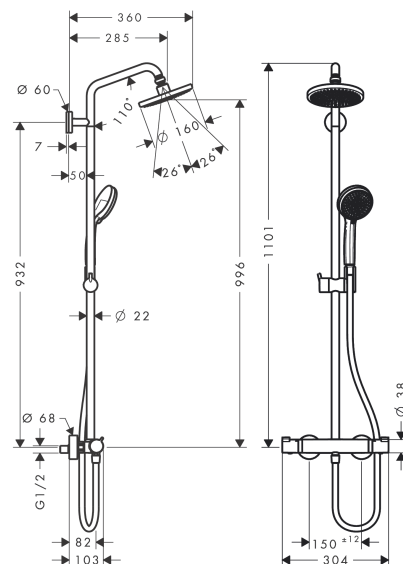

Croma
Showerpipe 160 1jet with thermostat
 Surfaces: **Chrome** Article Number: **27135000**

Description

product features

- consists of: overhead shower, hand shower, shower thermostat, shower hose, slider, shower bar
- overhead shower Croma 160
- shower head size: 160 mm
- Spray type overhead shower: Rain
- fully chrome-plated spray disc
- ball-joint: overhead shower angle adjustable
- spray type hand shower: Rain, Massage spray, Shampoo spray, normal spray
- height-adjustable hand shower holder
- shower bar diameter: 22 mm
- pipe can be shortened in height
- shower arm length: 270 mm
- maximum flow rate at 3 bar: 17 l/min
- operating pressure: min. 1 bar/max. 10 bar
- thermostat Ecostat Comfort
- safety lock at 40° C
- adjustable hot water limitation
- outlets controlled via turning handle
- installation type: exposed installation
- connection dimension DN15
- connection thread G 1/2
- centre distance 150 ± 12 mm

Technology

Product image

Scale drawing

Croma
Showerpipe 160 1jet with thermostat
 Surfaces: **Chrome** Article Number: **27135000**

Flowchart

Croma
Showerpipe 160 1jet with thermostat
Surfaces: **Chrome** Article Number: **27135000**

Installation examples

Croma
Showerpipe 160 1jet with thermostat
 Surfaces: **Chrome** Article Number: **27135000**

Exploded Drawing

Year of production: >03/12

Croma
Showerpipe 160 1jet with thermostat
 Surfaces: **Chrome** Article Number: **27135000**

Croma
Showerpipe 160 1jet with thermostat
 Surfaces: **Chrome** Article Number: **27135000**

Spare part list

Year of production: >03/12

Pos.	Description	Article Number	Price	PU
a	set of S-unions (±32 mm)	98592000	-	1
b	brake disc	92469000	-	1