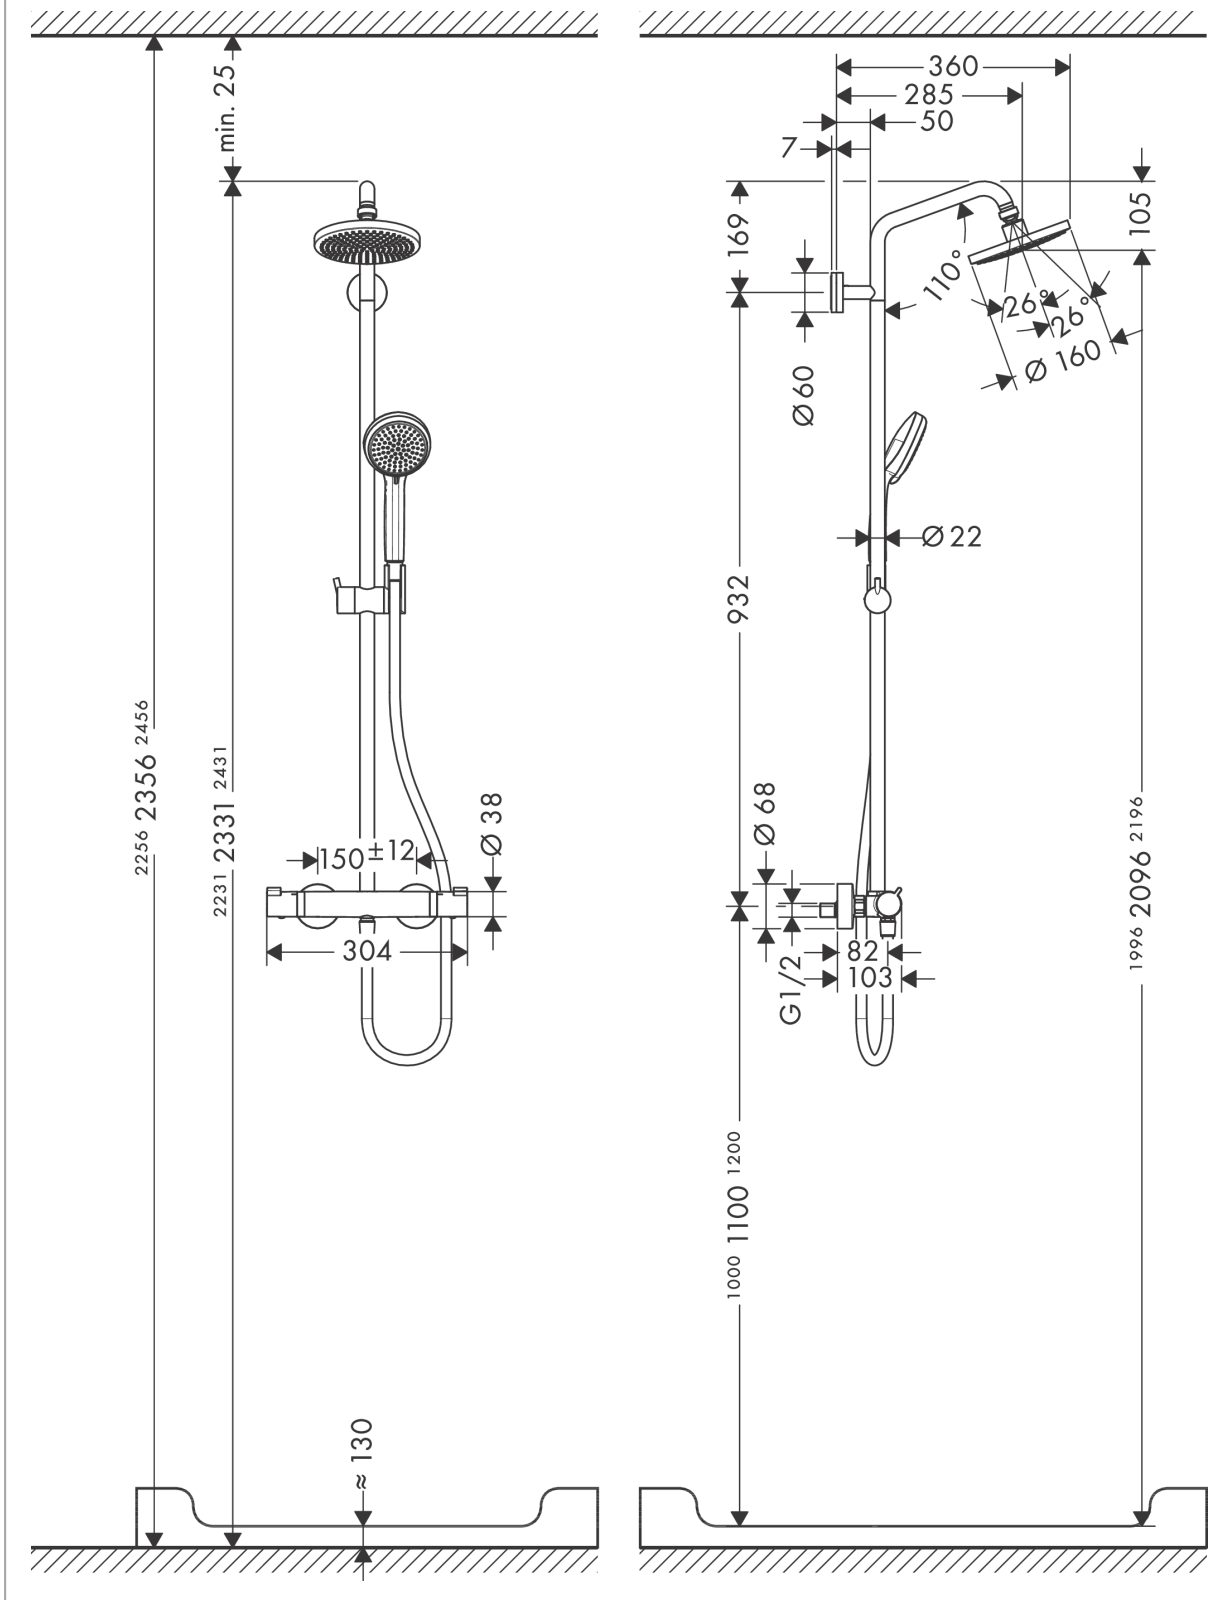

Croma
Showerpipe 160 1jet with thermostat
Surfaces: **Chrome** Article Number: **27135000**

Installation examples