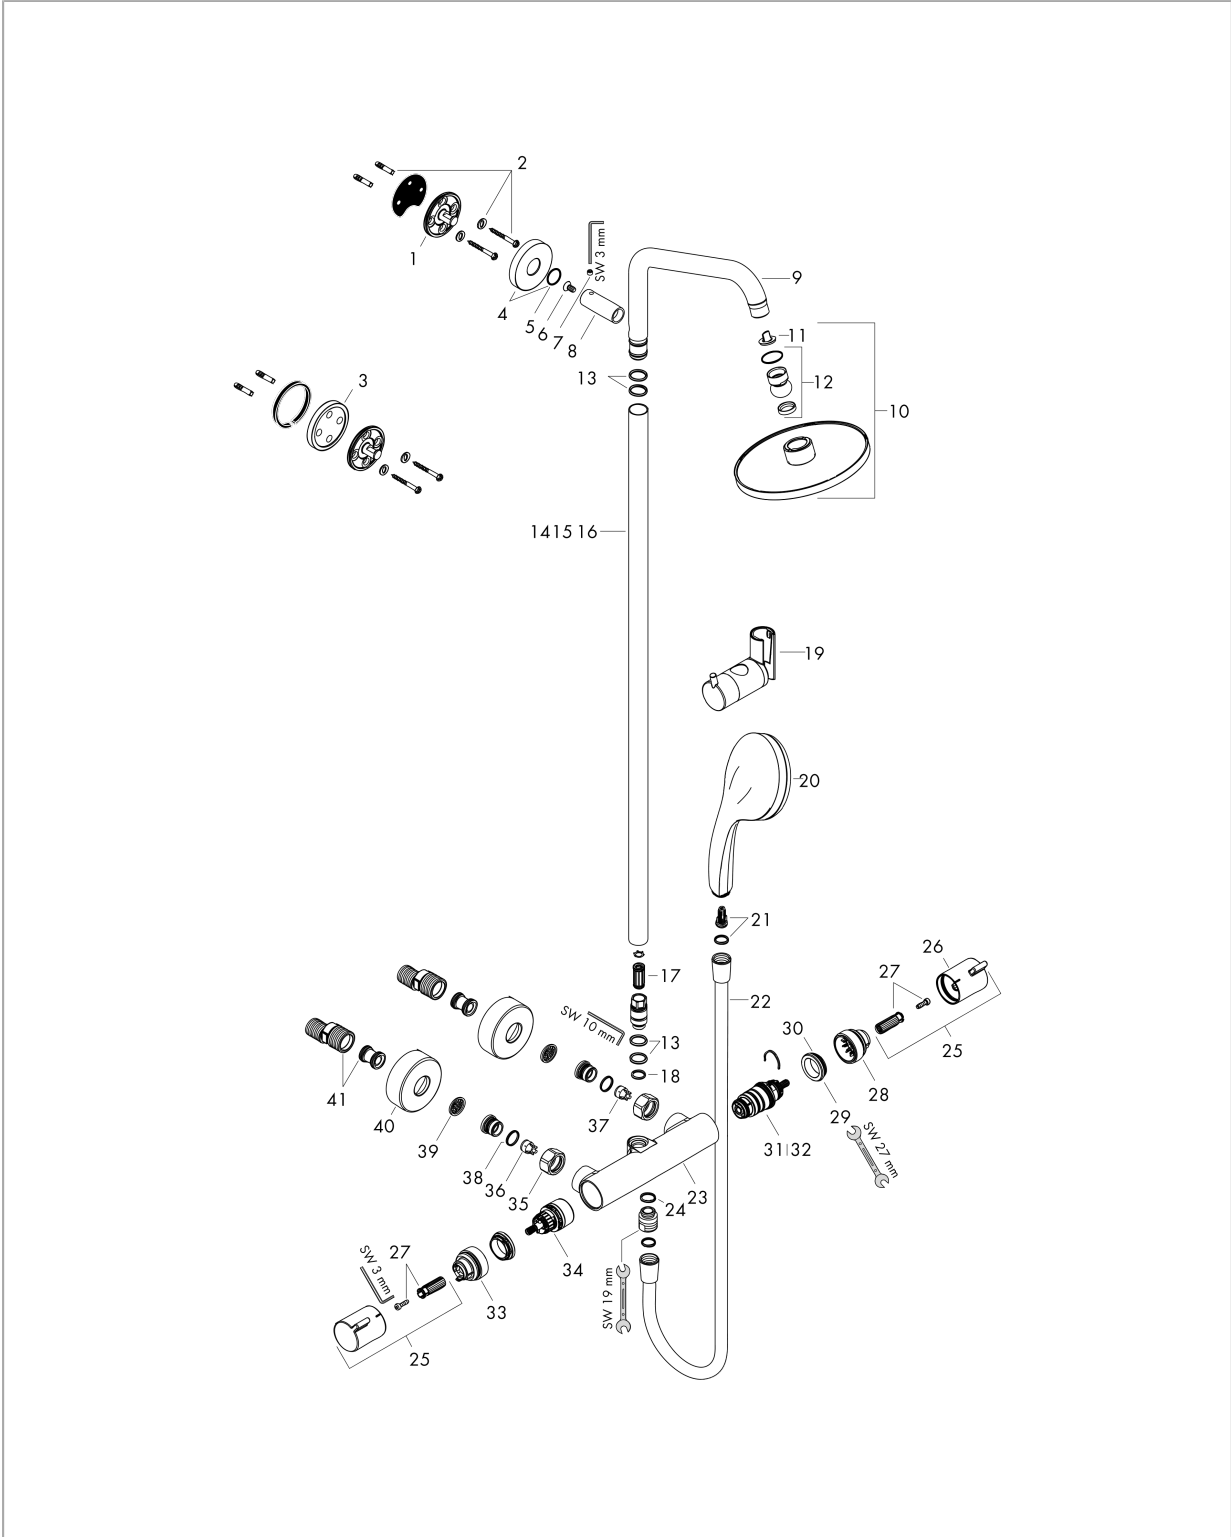

Croma
Showerpipe 160 1jet with thermostat
Surfaces: **Chrome** Article Number: **27135000**

Exploded Drawing

Year of production: >03/12

Croma
Showerpipe 160 1jet with thermostat
Surfaces: **Chrome** Article Number: **27135000**

Spare part list

Year of production: >03/12

Pos.	Description	Article Number	Price	PU
1	wall flange	95688000	-	1
2	mounting set	96179000	-	1
3	tile-matching-disk	95239000	-	1
4	escutcheon Ø 60 mm	95692000	-	1
5	O-ring 20x2	98165000	-	1
6	screw	92137000	-	1
7	hollow set screw M6x5	98447000	-	1
8	sleeve	92166000	-	1
9	shower arm	95137000	-	1
10	head shower	27450000	-	1
11	filter packing	96477000	-	1
12	ball joint	97331000	-	1
13	O-ring 15x2,5	98131000	-	1
14	pipe 900 mm	92400000	-	1
15	pipe 1200 mm	95665000	-	1
16	pipe 1450 mm	96770000	-	1
17	noise reduction	95009000	-	1
18	O-ring 12x2	98214000	-	1
19	support, assy	97651000	-	1
20	handshower	28535000	-	1
21	filter insert	97708000	-	1
22	shower hose Isiflex'B 1,60 m	28276000	-	1
23	Thermostat	92147000	-	1
24	O-ring 14x2	98129000	-	1
25	handle	95836000	-	1
26	pushbutton	92848000	-	1
27	handle fixing set	95843000	-	1
28	safety set	95839000	-	1
29	nut	98913000	-	1
30	O-ring 26x1,5	98390000	-	1
31	thermostat cartridge	98282000	-	1
32	cartridge for exchanged connections	92373000	-	1
33	stop ring for flow control	95927000	-	1
34	shut off unit with selector	98283000	-	1
35	set of nuts	96157000	-	1
36	non return valve (pressure-resistant up to 2 MPa)	93136000	-	1
37	non return valve	96737000	-	1
38	O-ring 17x1,5	98137000	-	1
39	filter packing	96922000	-	1
40	escutcheon Ø 68 mm	96467000	-	1
41	set of S-unions (±12 mm)	94140000	-	1